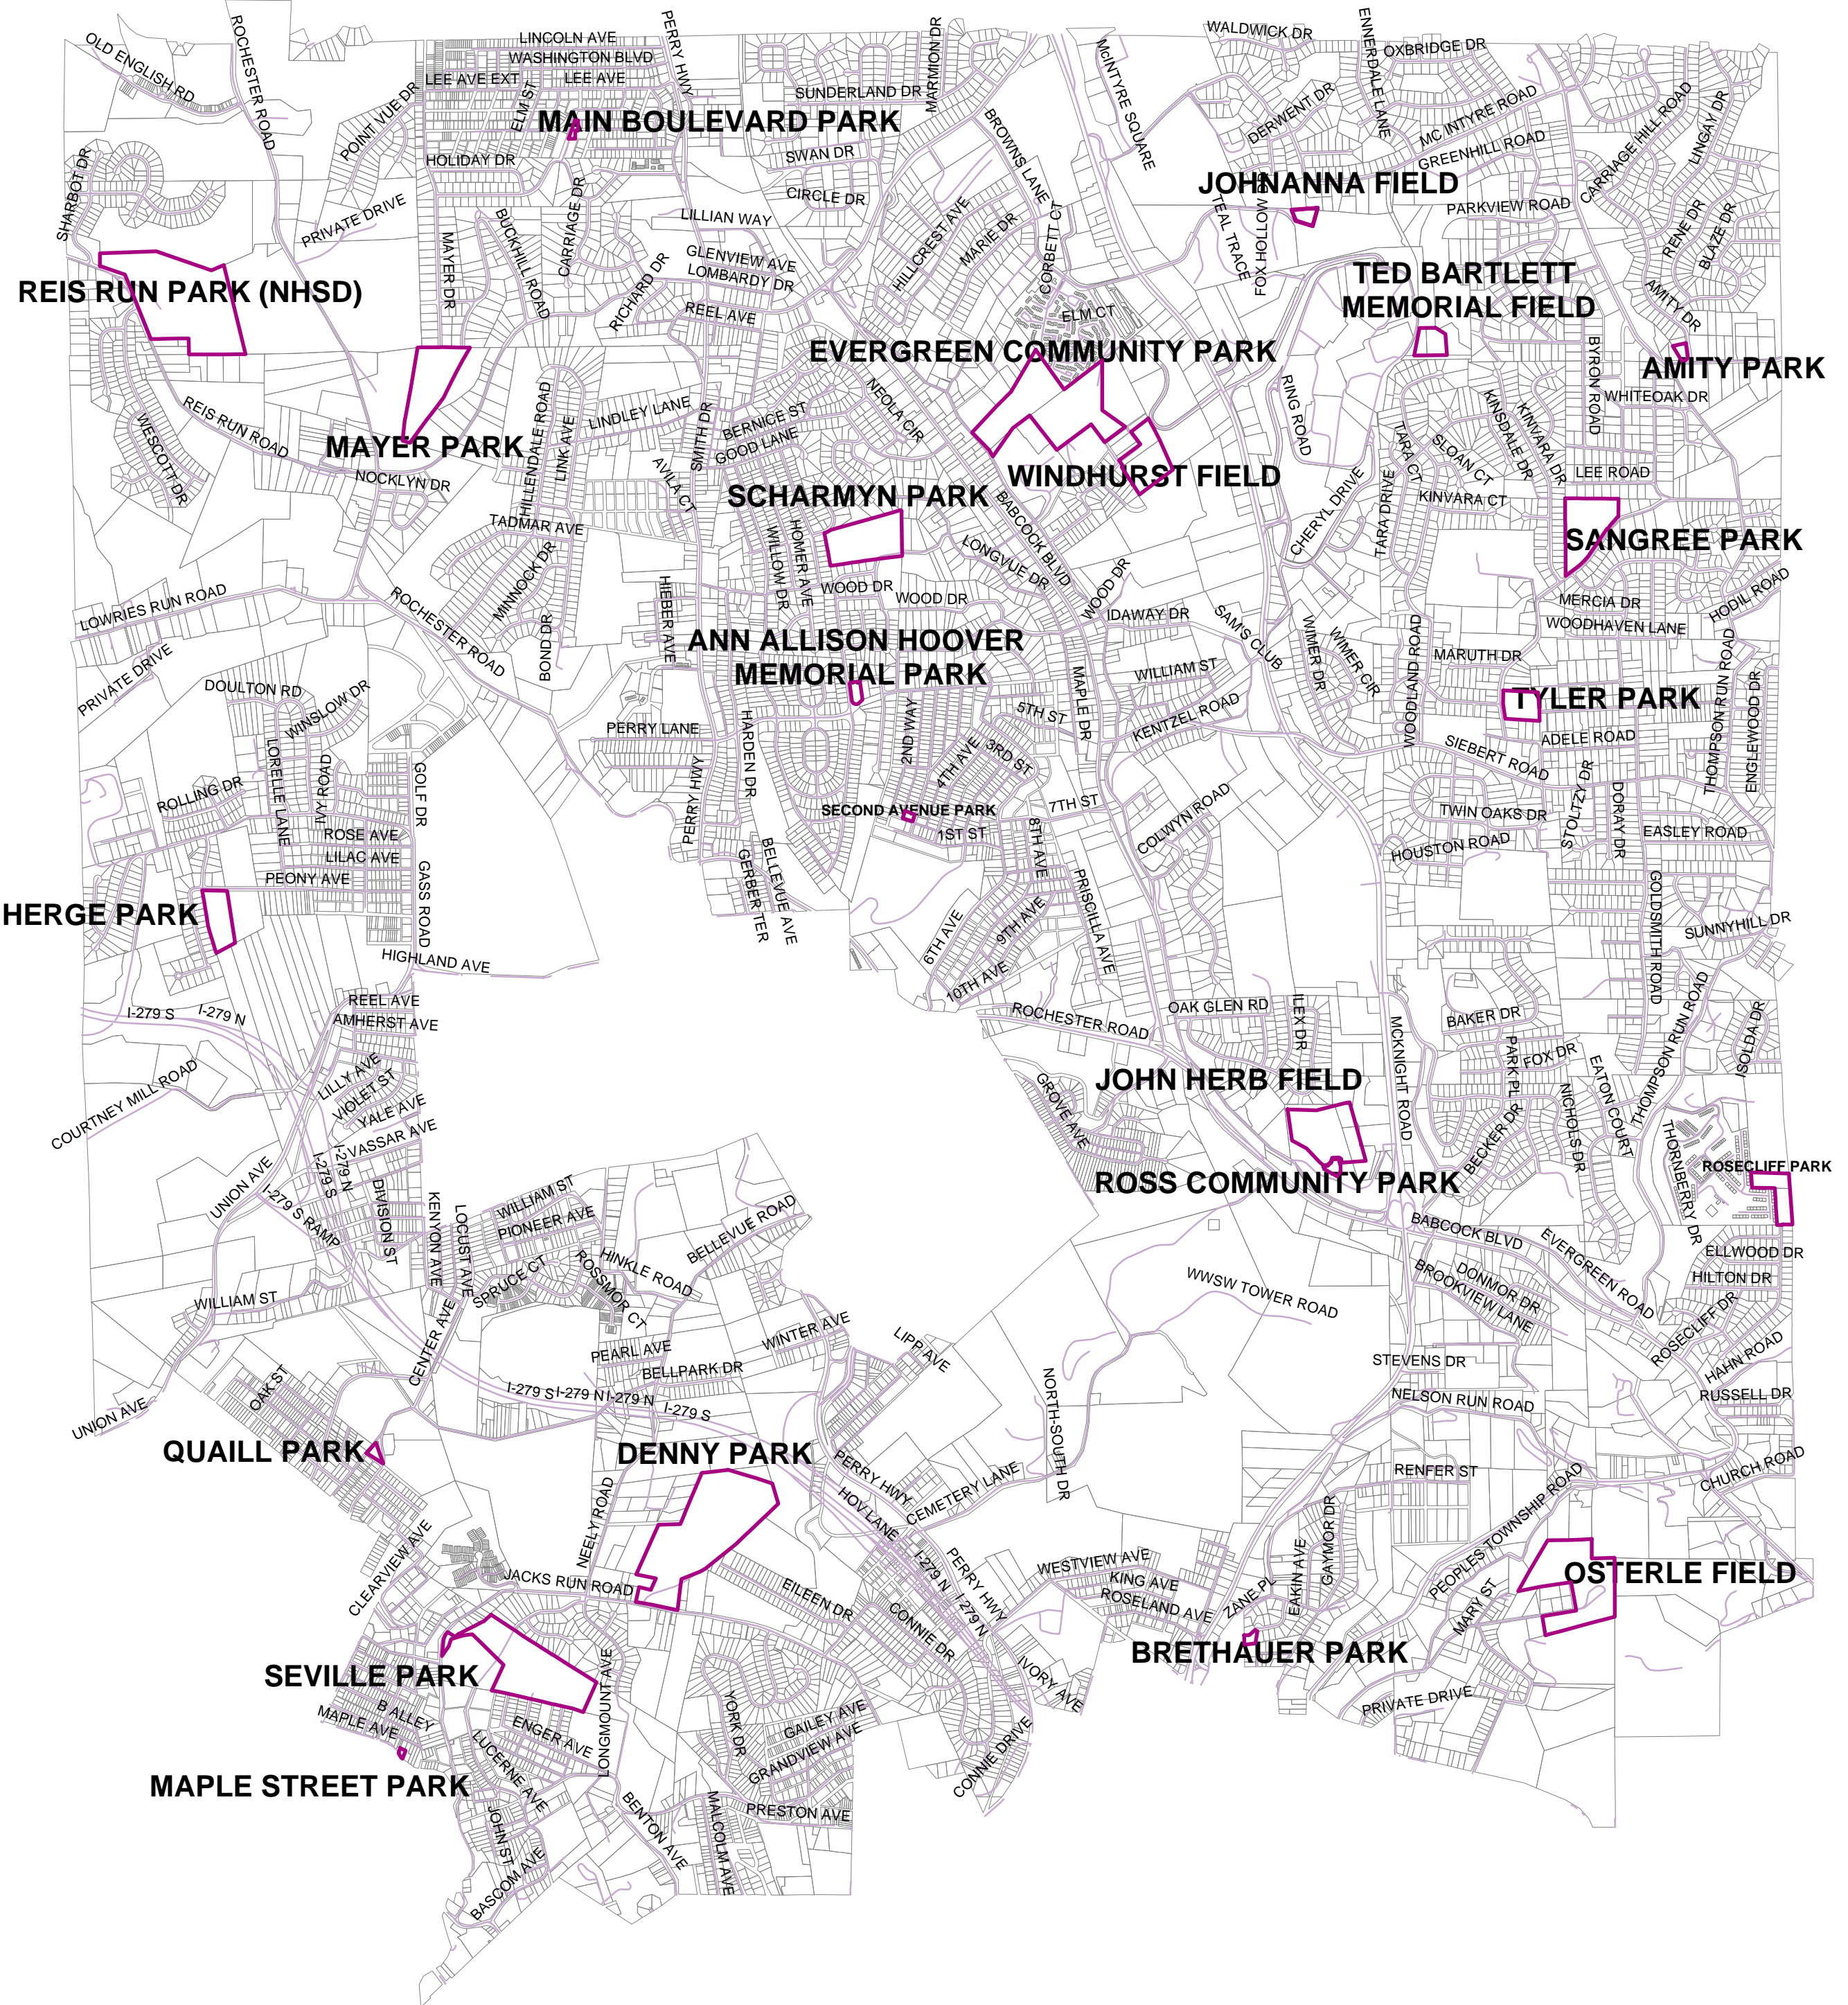

ROSS TOWNSHIP PARK MAP

Legend

-  Streets
-  Parks