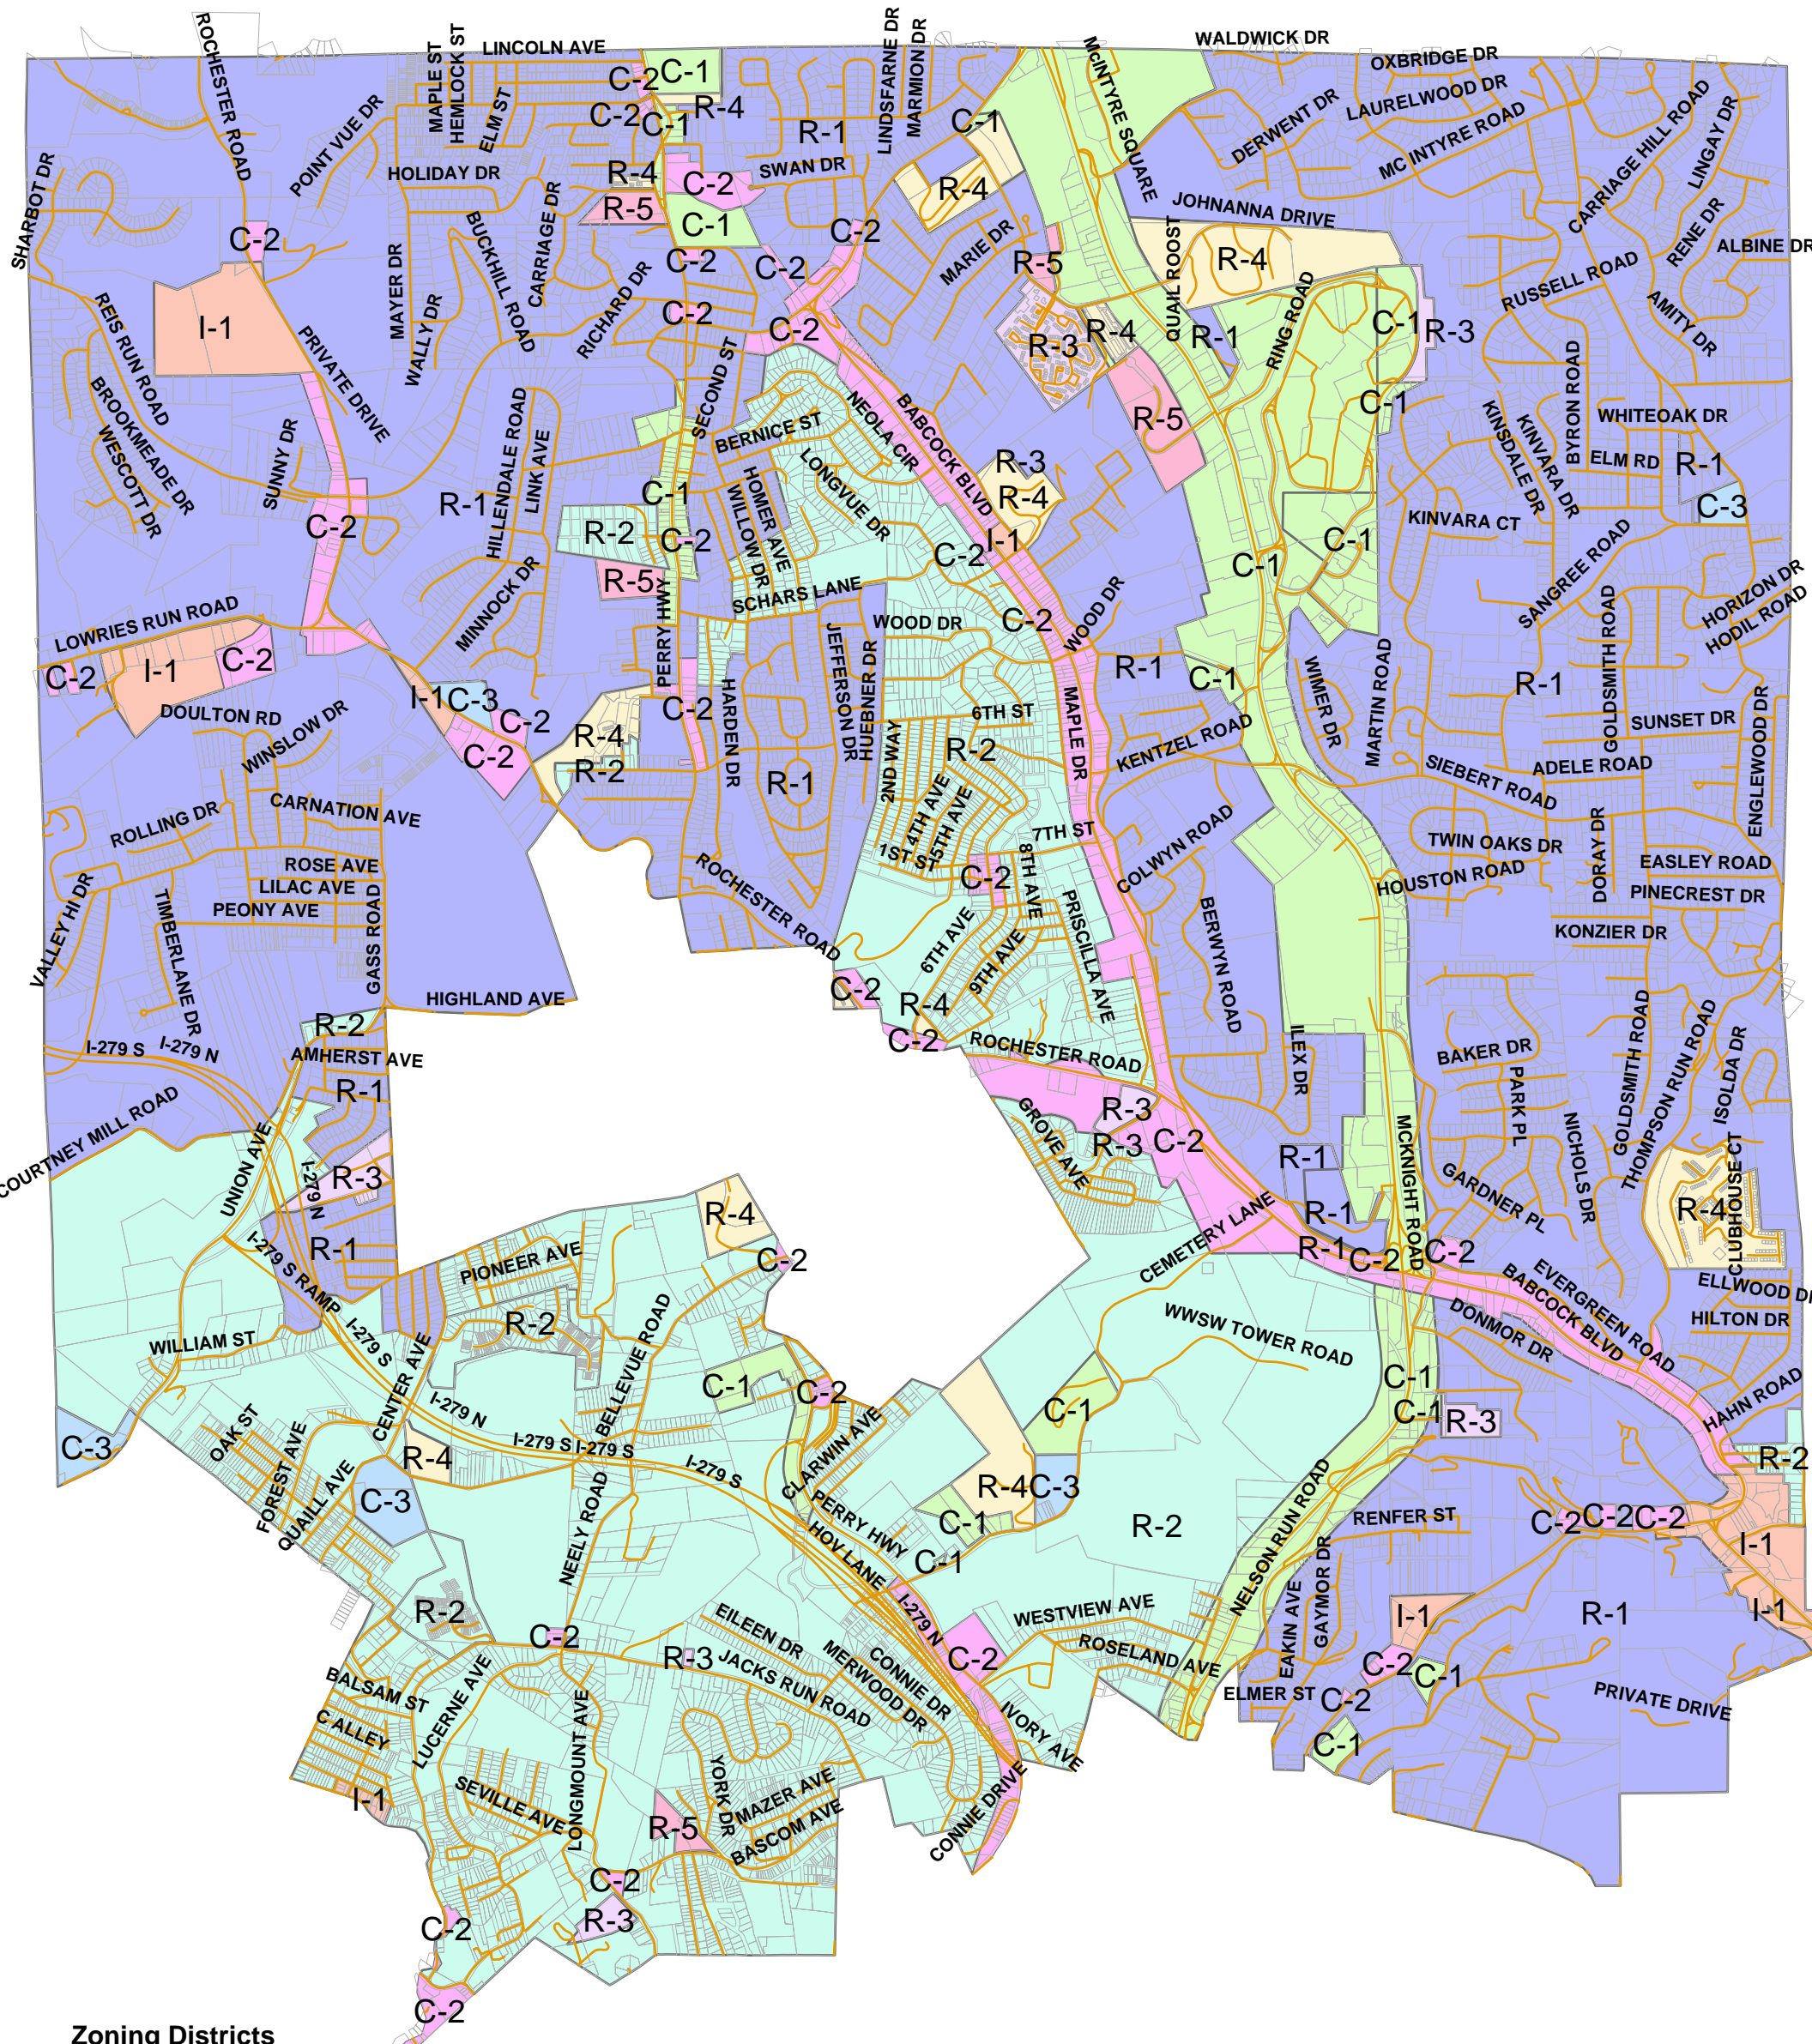

Ross Township Official Zoning Map

- Zoning Districts**
- C-1 Highway Commercial
 - C-2 General Commercial
 - C-3 Neighborhood Commercial
 - I-1 Industrial
 - R-1 Single Family Residential
 - R-2 1 & 2 Family Residential
 - R-3 Multi Family/Townhouse
 - R-4 Multi Family Apartment
 - R-5 High Density Residential